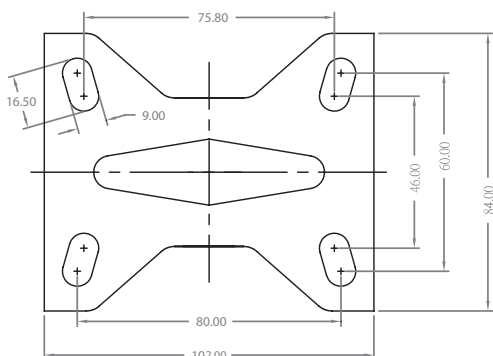

SWIVEL TYPE CASTOR: GREY TP RUBBER

Part Number	Wheel Diameter mm	Wheel Width mm	Castor Height mm	Plate Type	Capacity kg	Style	JBS No
06832018	80	32	110	Config A 80mm x 100mm	60	Swivel	JBS-CAST-3-GR-RBR-S
06832035	100	34	130	Config A 80mm x 100mm	80	Swivel	JBS-CAST-4-GR-RBR-S
06832120	125	37	152	Config A 80mm x 100mm	105	Swivel	JBS-CAST-5-GR-RBR-S
06832103	150	40	192	Config B 110mm x 140mm	145	Swivel	JBS-CAST-6-GR-RBR-S

FIXED TYPE CASTOR: GREY TP RUBBER

Part Number	Wheel Diameter mm	Wheel Width mm	Castor Height mm	Plate Type	Capacity kg	Style	JBS No
06832052	80	32	110	Config A 80mm x 100mm	60	Fixed	JBS-CAST-3-GR-RBR-F
06832069	100	34	130	Config C 84mm x 102mm	80	Fixed	JBS-CAST-4-GR-RBR-F
06832256	125	37	152	Config C 84mm x 102mm	105	Fixed	JBS-CAST-5-GR-RBR-F
06832273	150	40	192	Config C 84mm x 102mm	145	Fixed	JBS-CAST-6-GR-RBR-F

SWIVEL TYPE CASTOR WITH BRAKE: GREY TP RUBBER

Part Number	Wheel Diameter mm	Wheel Width mm	Castor Height mm	Plate Type	Capacity kg	Style	JBS No
06832171	80	32	110	Config A 80mm x 100mm	60	Swivel/ Brake	JBS-CAST-3-GR-RBR-S-B
06832137	100	34	130	Config A 80mm x 100mm	80	Swivel/ Brake	JBS-CAST-4-GR-RBR-S-B
06832290	125	37	152	Config B 110mm x 140mm	105	Swivel/ Brake	JBS-CAST-5-GR-RBR-S-B
06832307	150	40	192	Config B 110mm x 140mm	145	Swivel/ Brake	JBS-CAST-6-GR-RBR-S-B

BASE PLATE TYPE

Config C (84mm x 102mm)

Config D (107mm x 146mm)