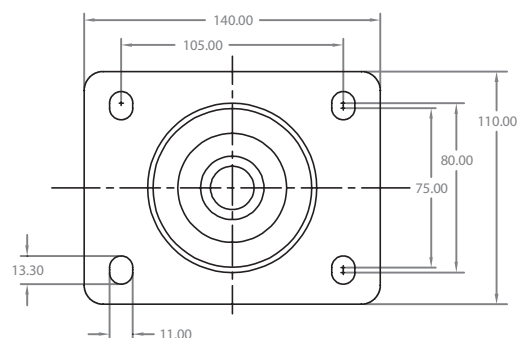

Config B (110mm x 140mm)