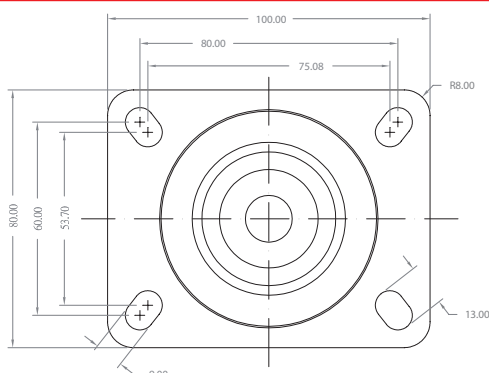

BASE PLATE TYPE

Config A (80mm x 100mm)